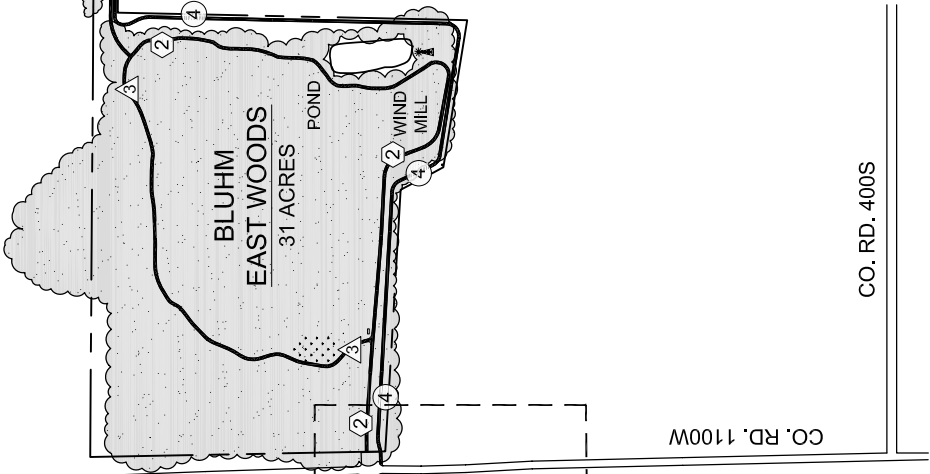

BLUHM COUNTY PARK

3855 S. 1100 W., Westville, Indiana
New Durham Township, LaPorte County

LaPorte County Parks Department
www.LaPorteCountyParks.org

NATURAL TRAIL LEGEND

WEST WOODS MULTI-USE TRAILS (BICYCLE, HORSE, CROSS COUNTRY SKIING AND HIKING) ±6 MILES

PAVED TRAIL LEGEND

1 GUST TRAIL (ACCESSIBLE) ±0.75 MILES

2 LINCOLN MEMORIAL TRAIL (ACCESSIBLE) ±1.47 MILES

3 BLUHM EAST WOODS TRAIL (ACCESSIBLE) ±0.30 MILES

4 DESIGNATED HORSE TRAIL ±1.40 MILES

- SKATES AND BICYCLES ARE ALLOWED ON ALL PAVED TRAILS.
- HORSES ARE NOT ALLOWED ON ANY PAVED TRAIL.
- NO MOTORIZED VEHICLES ON ANY TRAILS.