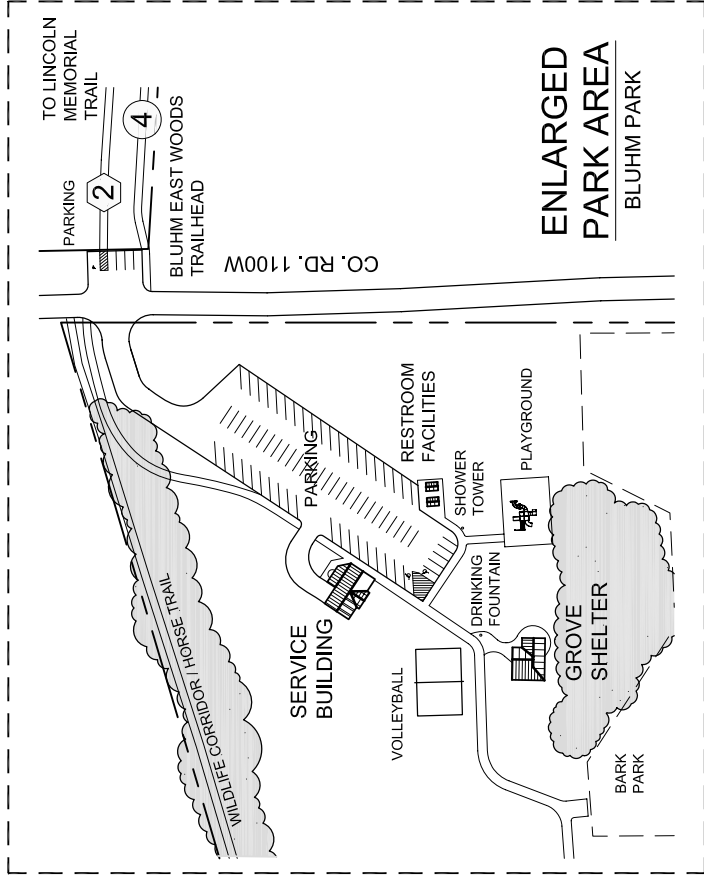

BLUHM COUNTY PARK

3855 S. 1100 W., Westville, Indiana
New Durham Township, LaPorte County

LaPorte County Parks Department
www.LaPorteCountyParks.org

NATURAL TRAIL LEGEND

WEST WOODS MULTI-USE TRAILS (BICYCLE, HORSE, CROSS COUNTRY SKIING AND HIKING) ±6 MILES

PAVED TRAIL LEGEND

1 GUST TRAIL (ACCESSIBLE) ±0.75 MILES

2 LINCOLN MEMORIAL TRAIL (ACCESSIBLE) ±1.47 MILES

3 BLUHM EAST WOODS TRAIL (ACCESSIBLE) ±0.30 MILES

4 DESIGNATED HORSE TRAIL ±1.40 MILES

- SKATES AND BICYCLES ARE ALLOWED ON ALL PAVED TRAILS.
- HORSES ARE NOT ALLOWED ON ANY PAVED TRAIL.
- NO MOTORIZED VEHICLES ON ANY TRAILS.