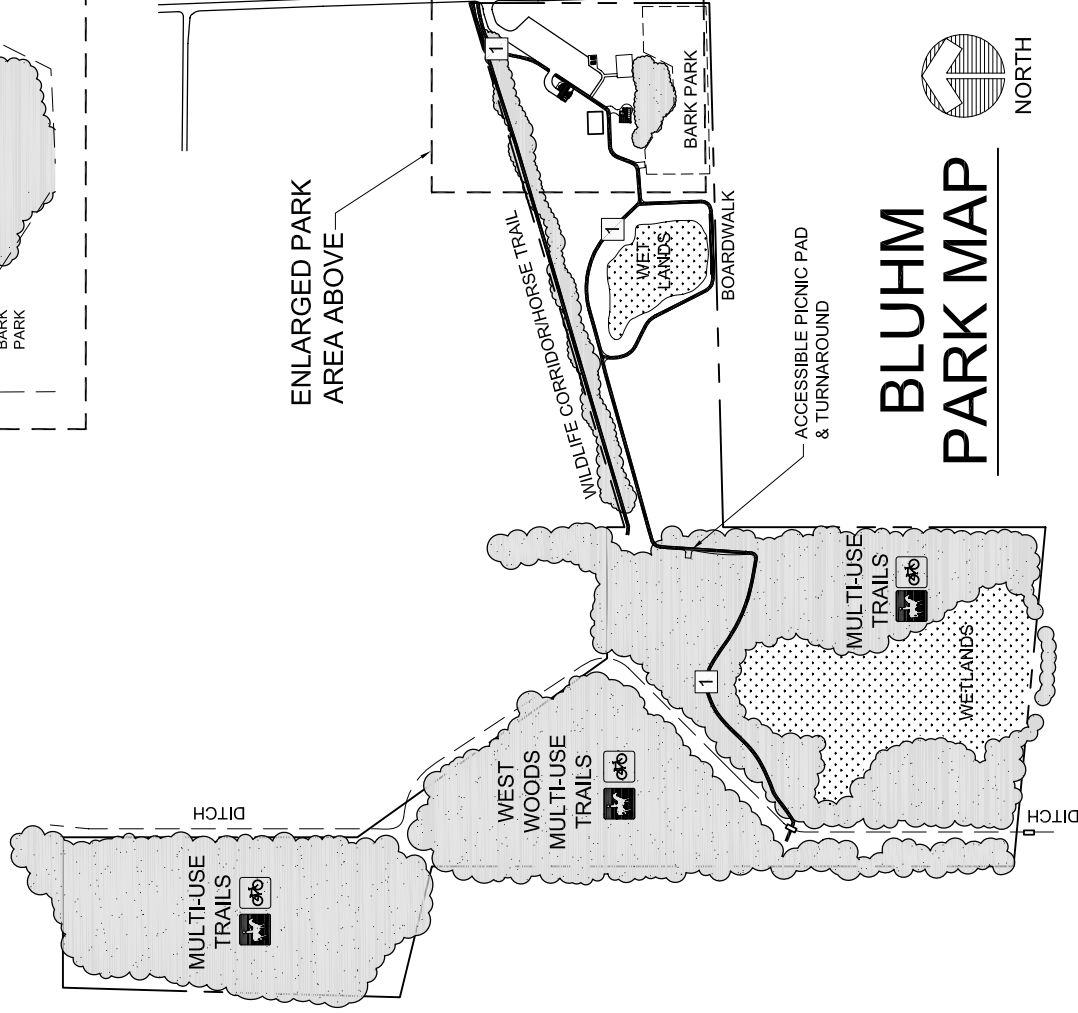

BLUHM COUNTY PARK

3855 S. 1100 W., Westville, Indiana
New Durham Township, LaPorte County

LaPorte County Parks Department
www.LaPorteCountyParks.org

NATURAL TRAIL LEGEND

WEST WOODS MULTI-USE TRAILS (BICYCLE, HORSE, CROSS COUNTRY SKIING AND HIKING) ±6 MILES

PAVED TRAIL LEGEND

1 GUST TRAIL (ACCESSIBLE) ±0.75 MILES

2 LINCOLN MEMORIAL TRAIL (ACCESSIBLE) ±1.47 MILES

3 BLUHM EAST WOODS TRAIL (ACCESSIBLE) ±0.30 MILES

4 DESIGNATED HORSE TRAIL ±1.40 MILES

- SKATES AND BICYCLES ARE ALLOWED ON ALL PAVED TRAILS.
- HORSES ARE NOT ALLOWED ON ANY PAVED TRAIL.
- NO MOTORIZED VEHICLES ON ANY TRAILS.