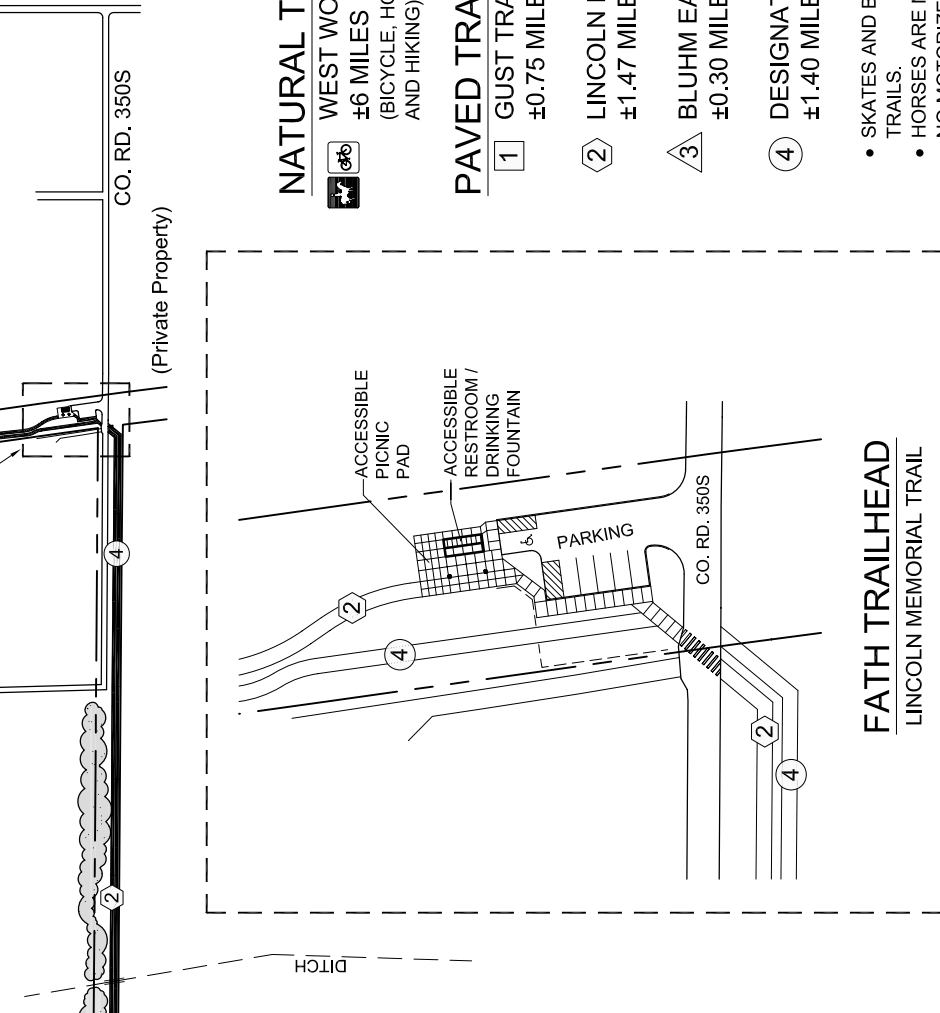

BLUHM COUNTY PARK

3855 S. 1100 W., Westville, Indiana
New Durham Township, LaPorte County

LaPorte County Parks Department
www.LaPorteCountyParks.org

NATURAL TRAIL LEGEND

WEST WOODS MULTI-USE TRAILS (BICYCLE, HORSE, CROSS COUNTRY SKIING AND HIKING) ±6 MILES

PAVED TRAIL LEGEND

1 GUST TRAIL (ACCESSIBLE) ±0.75 MILES

2 LINCOLN MEMORIAL TRAIL (ACCESSIBLE) ±1.47 MILES

3 BLUHM EAST WOODS TRAIL (ACCESSIBLE) ±0.30 MILES

4 DESIGNATED HORSE TRAIL ±1.40 MILES

- SKATES AND BICYCLES ARE ALLOWED ON ALL PAVED TRAILS.
- HORSES ARE NOT ALLOWED ON ANY PAVED TRAIL.
- NO MOTORIZED VEHICLES ON ANY TRAILS.